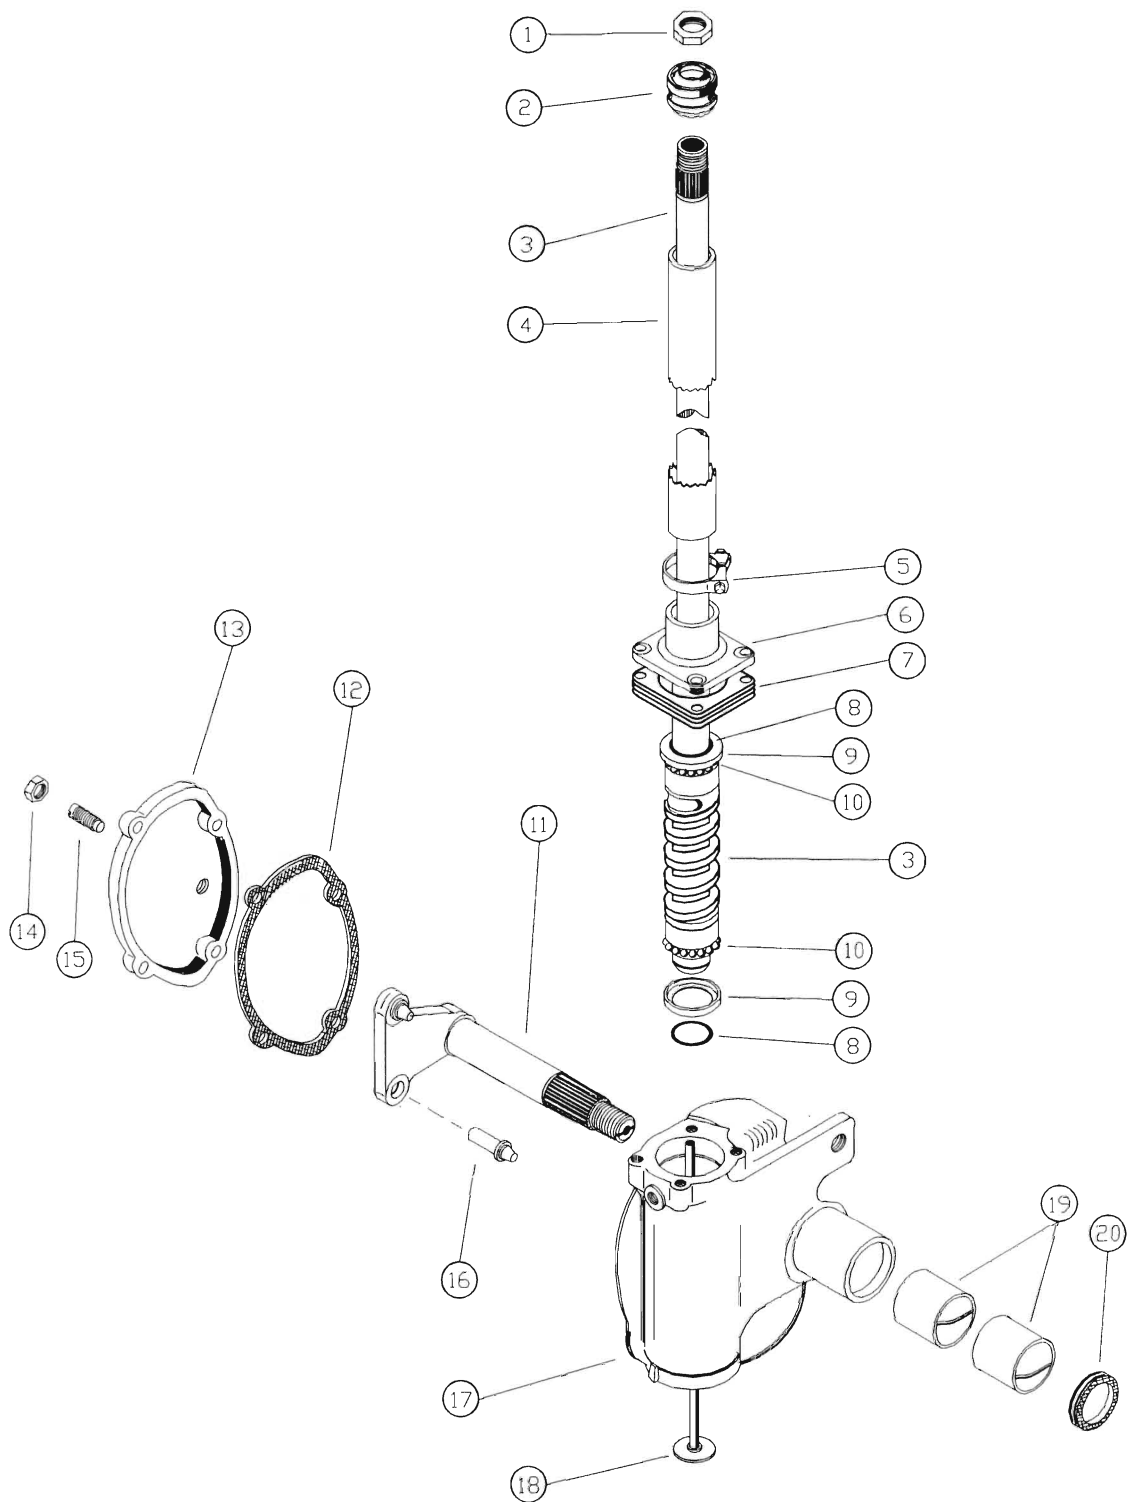

TRW/ROSS TA14, TA26, TL12 SERIES

RK 410
TRW/ROSS TA14 SERIES
 WITH INTEGRAL COLUMN

INCLUDES ALL PARTS SHOWN IN **BOLD TYPE**

Key No.	Stock P/N	Part Name	Qty	Key No.	Stock P/N	Part Name	Qty
1	10110	Nut -----	1	10		Bearing -----	20
2	11304	Tube Jacket Brg -----	1	11		Levershaft -----	1
3		Cam and Tube -----	1	12	10910	Gasket -----	1
4		Tube Jacket -----	1	13		Side Cover -----	1
5	14013	Clamp -----	1	14		Locknut -----	1
6		Top Cover -----	1	15		Adjuster Screw -----	1
7	14214	Shim .002 thick -----	2	16	TA14SP	Stud Pin -----	2
	14215	Shim .003 thick -----	2	17		Housing -----	1
	14216	Shim .010 thick -----	2	18		End Cover and Tube -----	1
	10228	Ball Cup Kit -----	1	19	10804	Bushing -----	2
		(Includes Key No.'s 8, 9, and 10.)		20	10717	Oil Seal -----	1
8	10219	Retainer -----	2				
		Includes Key No. 10					
9	10205	Bearing Cup -----	2				