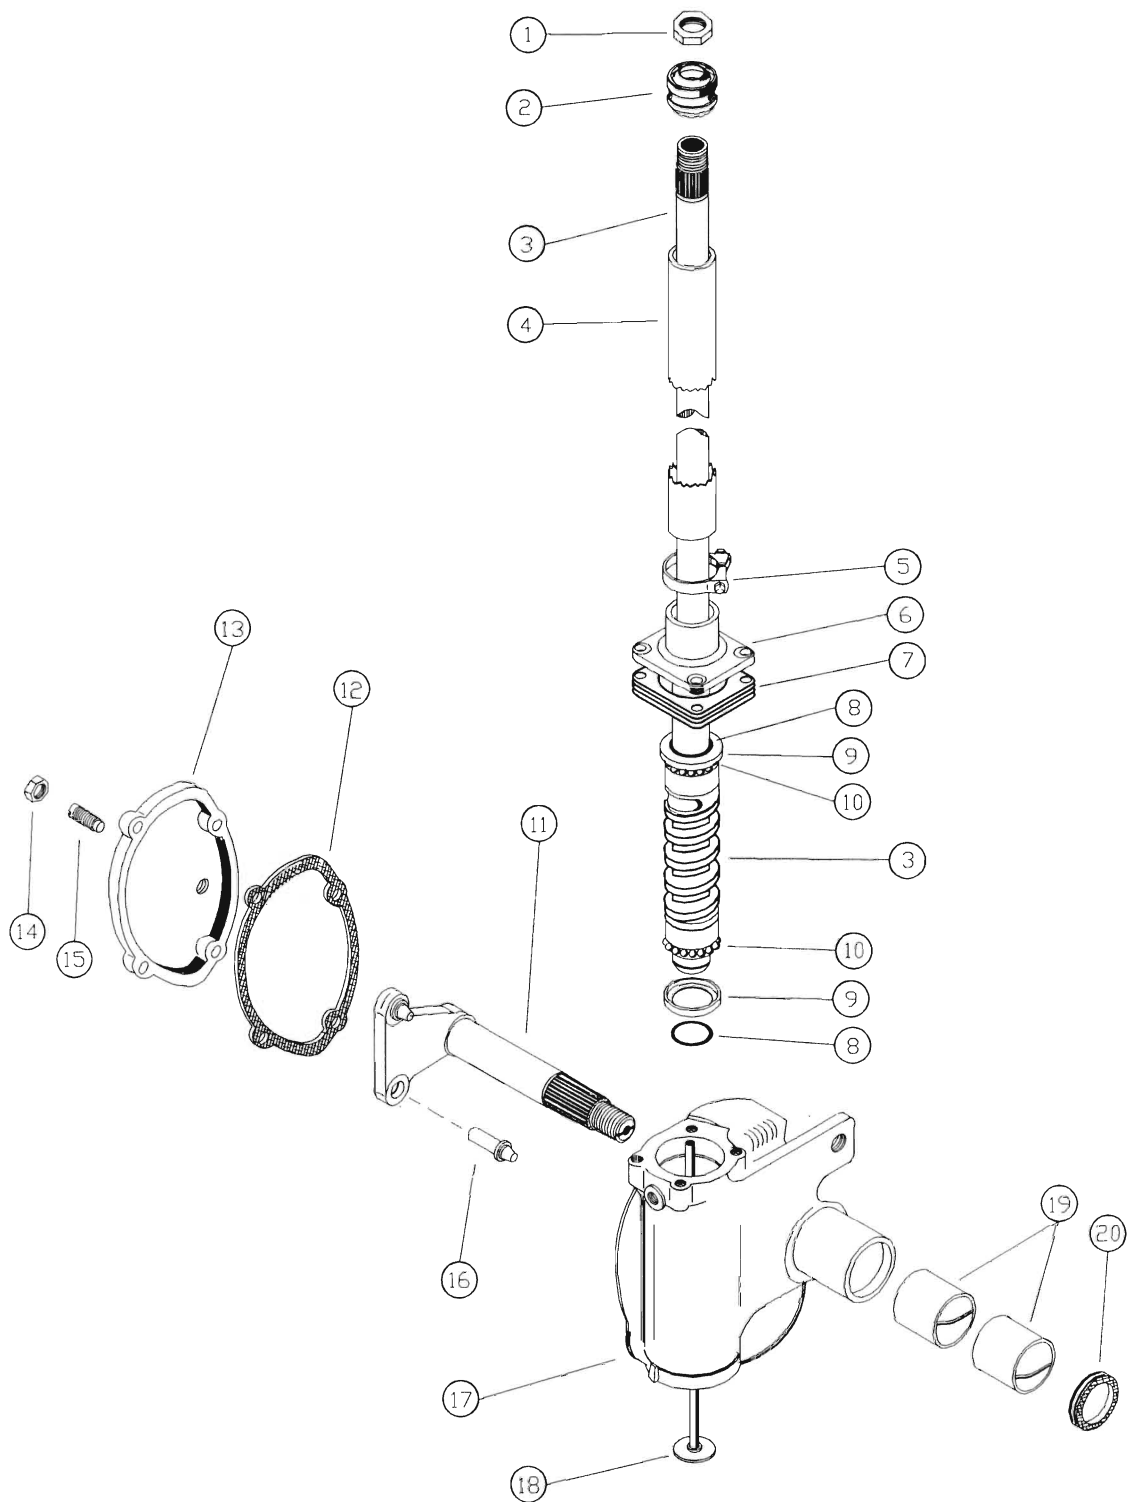

TRW/ROSS TA14, TA26, TL12 SERIES

RK 430
TRW/ROSS TA26 SERIES
 WITH INTEGRAL COLUMN

INCLUDES ALL PARTS SHOWN IN **BOLD** TYPE

Key No.	Stock P/N	Part Name	Qty	Key No.	Stock P/N	Part Name	Qty
1	10110	Nut -----	1	9		Bearing Cup -----	2
2		Jacket Brg.Assembly -----		10		Bearing -----	20
	14104	Spring -----	1	11		Levershaft -----	1
	14011	Spring Seat -----	1	12		Gasket -----	1
	11303	Tube Jacket Brg -----	1	13		Side Cover -----	1
3		Cam and Tube -----	1	14		Locknut -----	1
4		Tube Jacket -----	1	15		Adjuster Screw -----	1
5		(Not Used)		16	TA26SP	Stud Pin -----	2
6		Top Cover -----	1	17		Housing -----	1
7	14220	Shim .002 thick -----	3	18		End Cover and Tube -----	1
	14221	Shim .003 thick -----	3	19	10807	Bushing -----	2
	14222	Shim .010 thick -----	1	20	10723	Oil Seal -----	1
	10230	Ball Cup Kit -----	1				
		(Includes Key No.'s -----	2				
		8, 9, and 10.)					
8		Retainer -----	2				