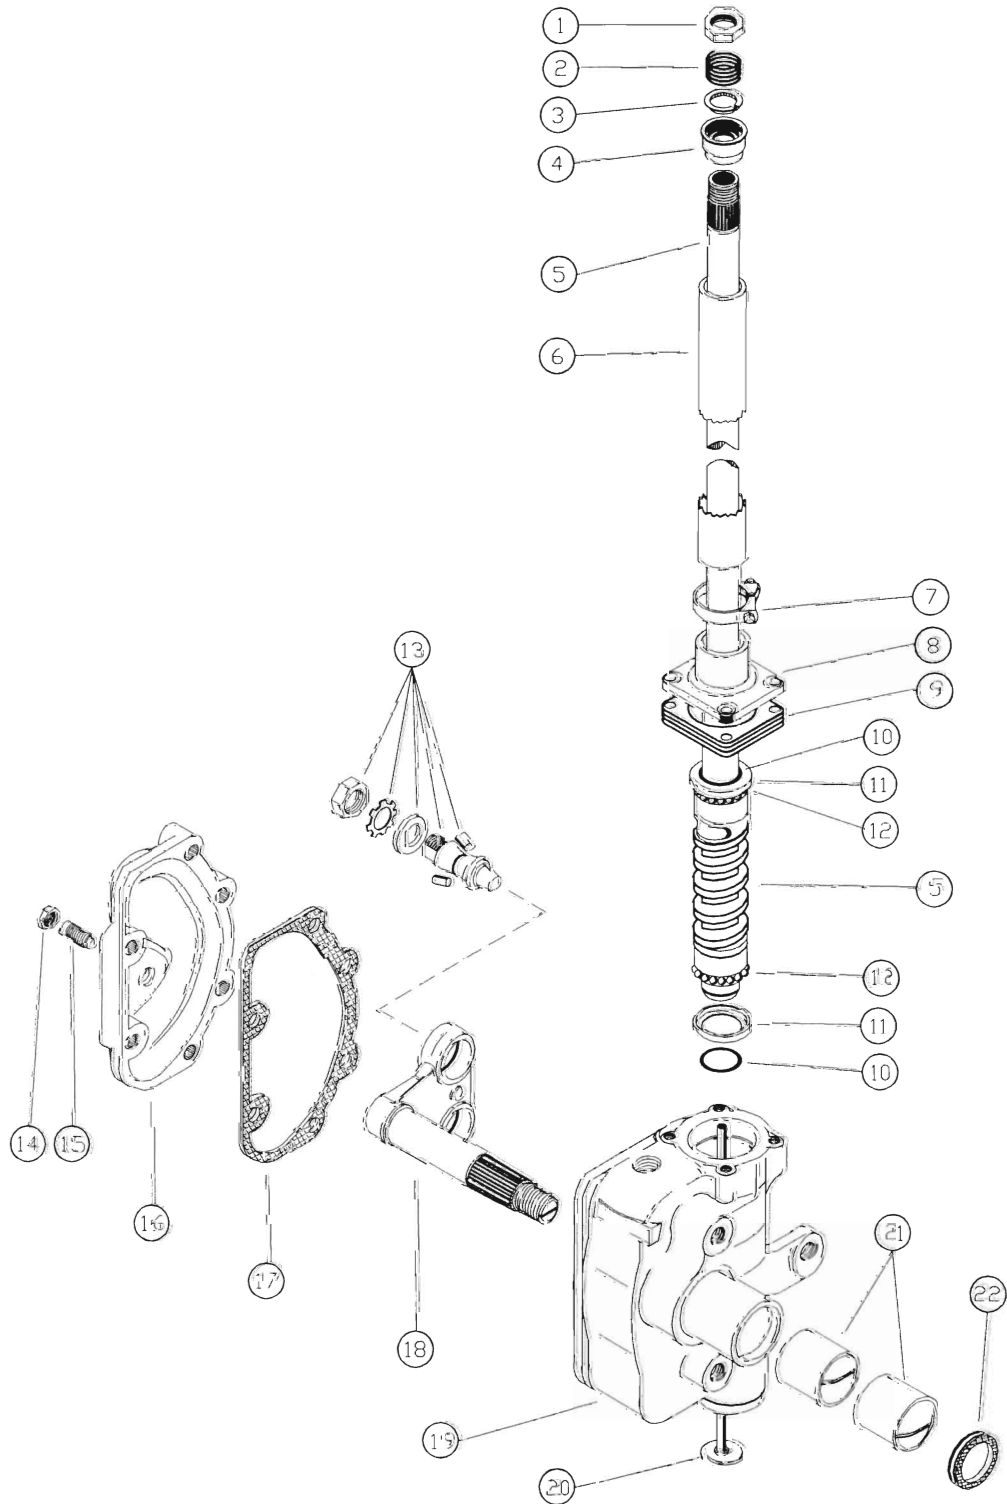

TRW/ROSS TA54/TE54/TA61/T(A)(E)66/TA70/TL52
WITH INTEGRAL COLUMN

RK 500
TRW/ROSS TA54 SERIES
 WITH INTEGRAL COLUMN

INCLUDES ALL PARTS SHOWN IN **BOLD TYPE**

Key No.	Stock P/N	Part Name	Qty	Key No.	Stock P/N	Part Name	Qty
1	10115	Nut -----	1	12	10219	Bearing -----	2
2	14108	Spring-----	1	13	13002	Stud Bearing Set -----	1
3	14014	Spring Seat -----	1	14		Locknut-----	1
4	*11304	Tube Jacket Brg -----	1	15		Adjuster Screw -----	1
5		Cam and Tube-----	1	16		Side Cover -----	1
6		Tube Jacket -----	1	17		Gasket-----	1
7	14013	Clamp -----	1			(Not Available)	
8		Upper Cover -----	1	18		Levershaft -----	1
9	14214	Shim .002 thick -----	2	19		Housing-----	1
	14215	Shim .003 thick -----	2	20		End Cover and Tube -----	1
	14216	Shim .010 thick -----	2	21	10804	Bushing -----	2
10		(Not Used)		22	10717	Oil Seal -----	1
11	10205	Brg Cup -----	2				

*This part does not require key #'s 2 and 3.