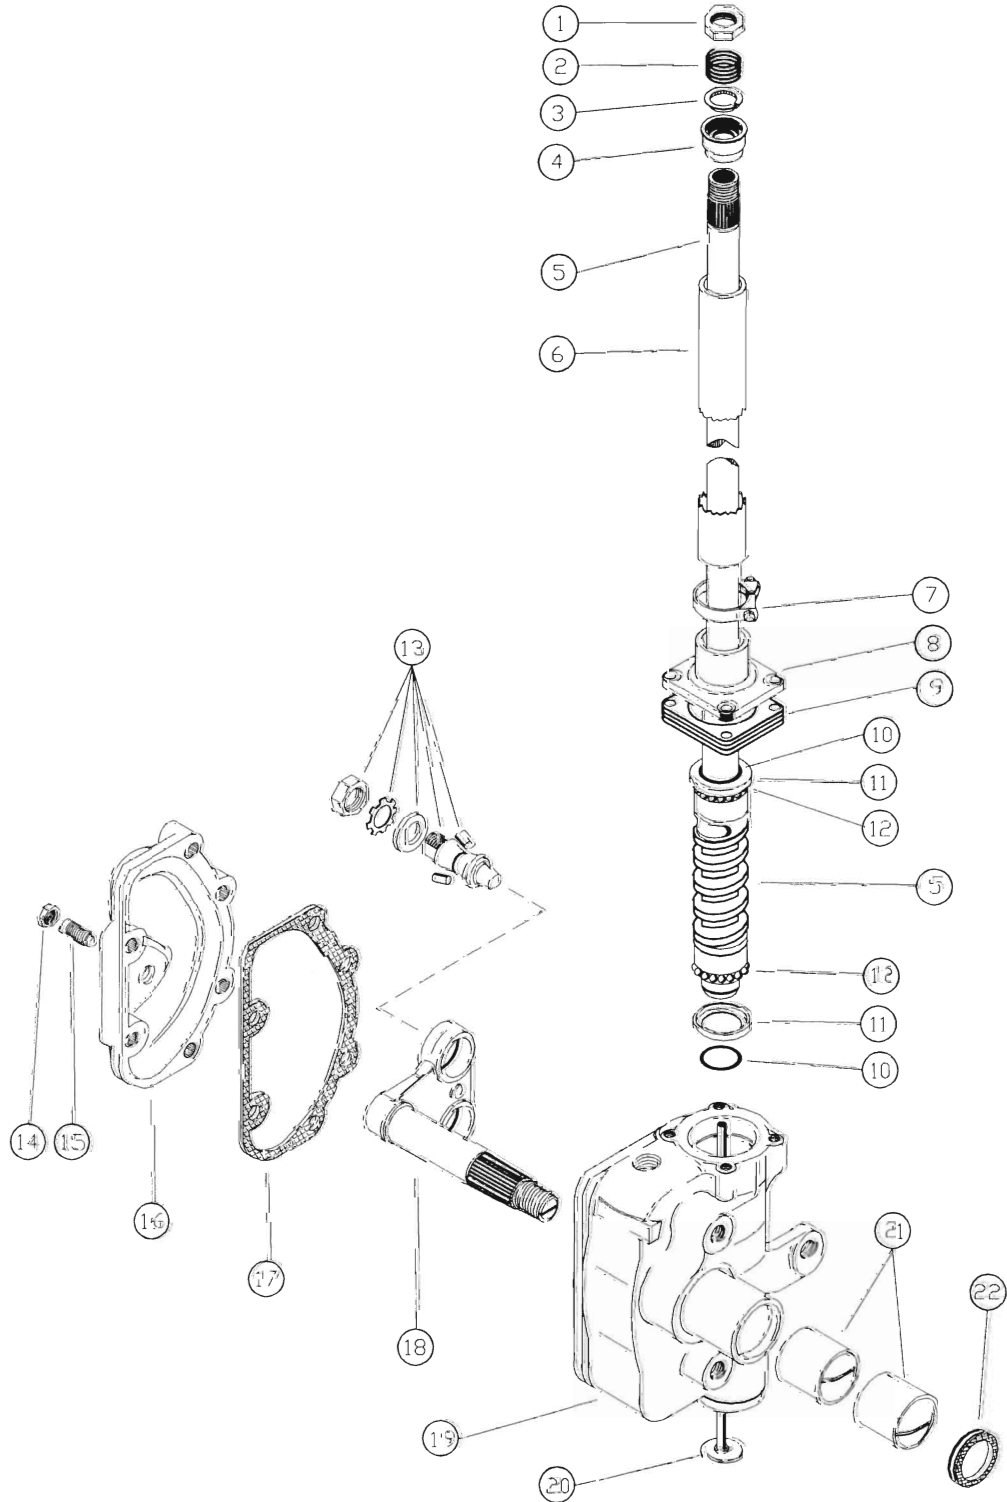

TRW/ROSS TA54/TE54/TA61/T(A)(E)66/TA70/TL52
WITH INTEGRAL COLUMN

RK 400
TRW/ROSS TA61 SERIES
 WITH INTEGRAL COLUMN

INCLUDES ALL PARTS SHOWN IN **BOLD** TYPE

Key No.	Stock P/N	Part Name	Qty	Key No.	Stock P/N	Part Name	Qty
1	10116	Nut	1	12	10221	Bearing	28
2	14104	Spring	1	13	13002	Stud Bearing Set	1
3	14011	Spring Seat	1	14		Locknut	1
4	11303	Tube Jacket Brg	1	15		Adjuster Screw	1
5		Cam and Tube	1	16		Side Cover	1
6		Tube Jacket	1	17	10917	Gasket	1
7	14012	Clamp	1	18		Levershaft	1
8		Upper Cover	1	19		Housing	1
9	14207	Shim .002 thick	2	20		End Cover and Tube	1
	14208	Shim .003 thick	2				
	14209	Shim .010 thick	2	21	10805	Bushing	2
10	14006	Brg Cup Clip	2	22	10718	Oil Seal	1
11	10202	Brg Cup	2				