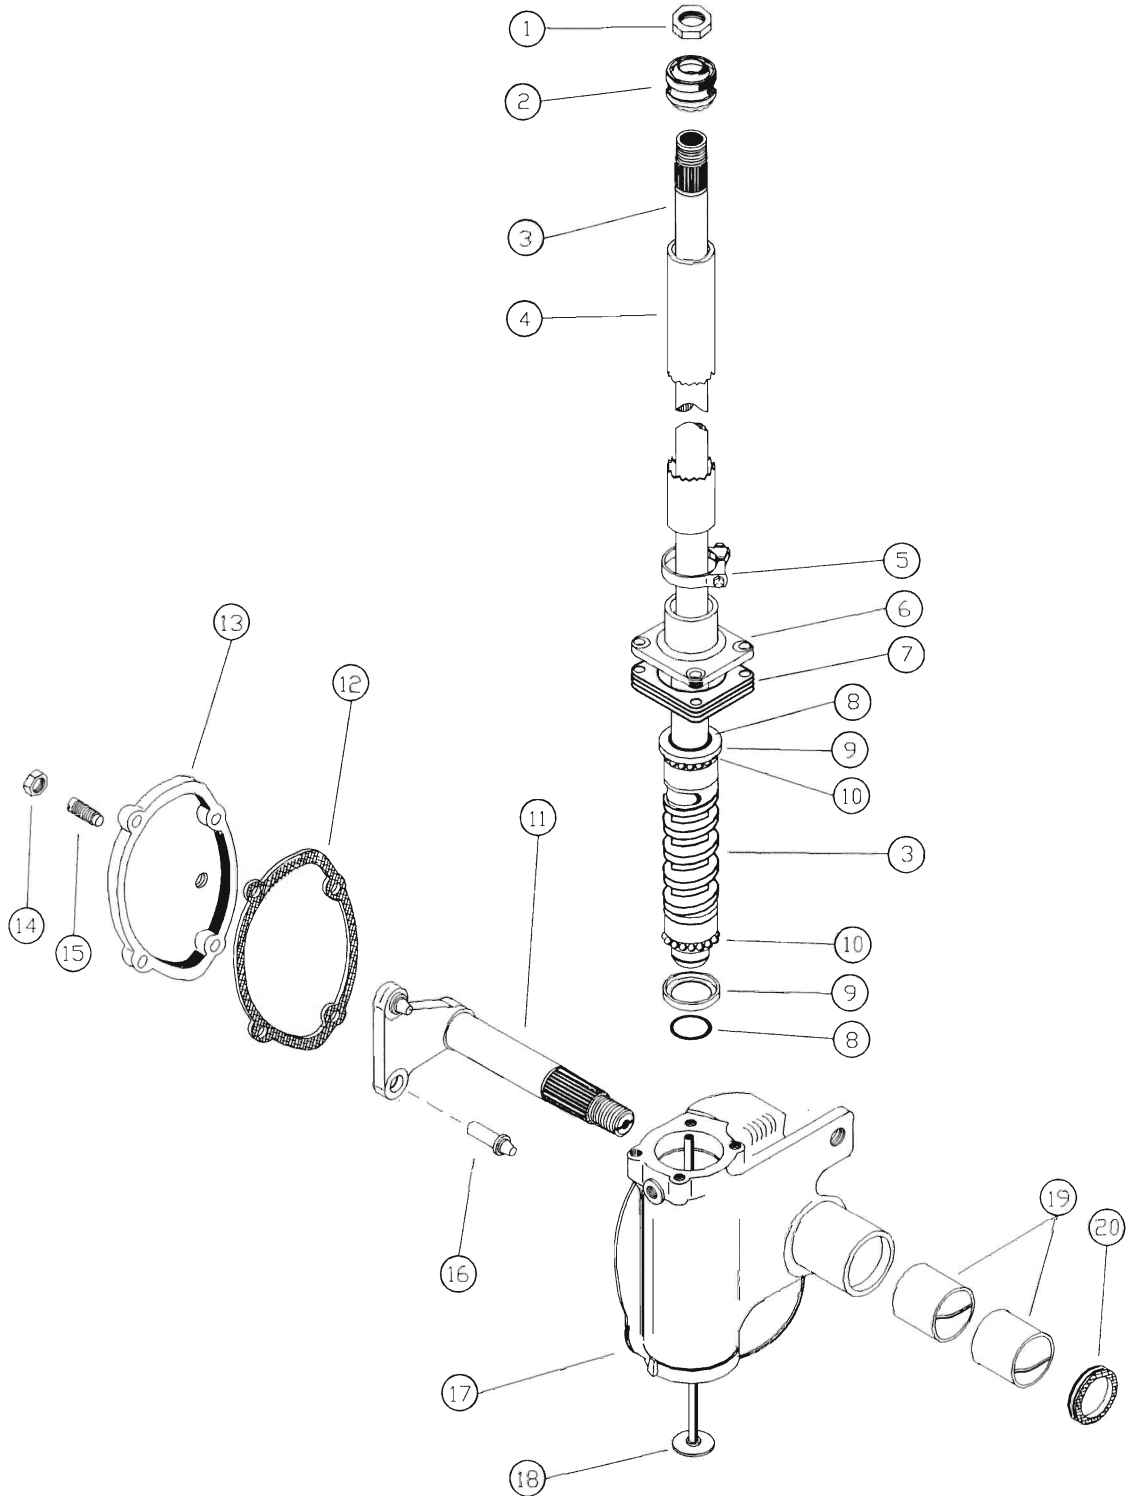

TRW/ROSS TA14, TA26, TL12 SERIES

RK 420
TRW/ROSS TL12 SERIES
 WITH INTEGRAL COLUMN

INCLUDES ALL PARTS SHOWN IN **BOLD TYPE**

Key No.	Stock P/N	Part Name	Qty	Key No.	Stock P/N	Part Name	Qty
1	10110	Nut	1	10		Bearing	16
2	11304	Tube Jacket Brg	1	11		Levershaft	1
3		Cam and Tube	1	12		Gasket	1
4		Tube Jacket	1	13		Side Cover	1
5	14013	Clamp	1	14		Locknut	1
6		Top Cover	1	15		Adjuster Screw	1
7	14204	Shim .002 thick	2	16	TL12SP	Stud Pin	2
	14205	Shim .003 thick	2	17		Housing	1
	14206	Shim .010 thick	2	18		End Cover and Tube	1
	10227	Ball Cup Kit	1	19	10810	Bushing	2
		(Includes Key No.'s 8, 9, and 10.)		20	10722	Oil Seal	1
8		Retainer	2				
9		Bearing Cup	2				