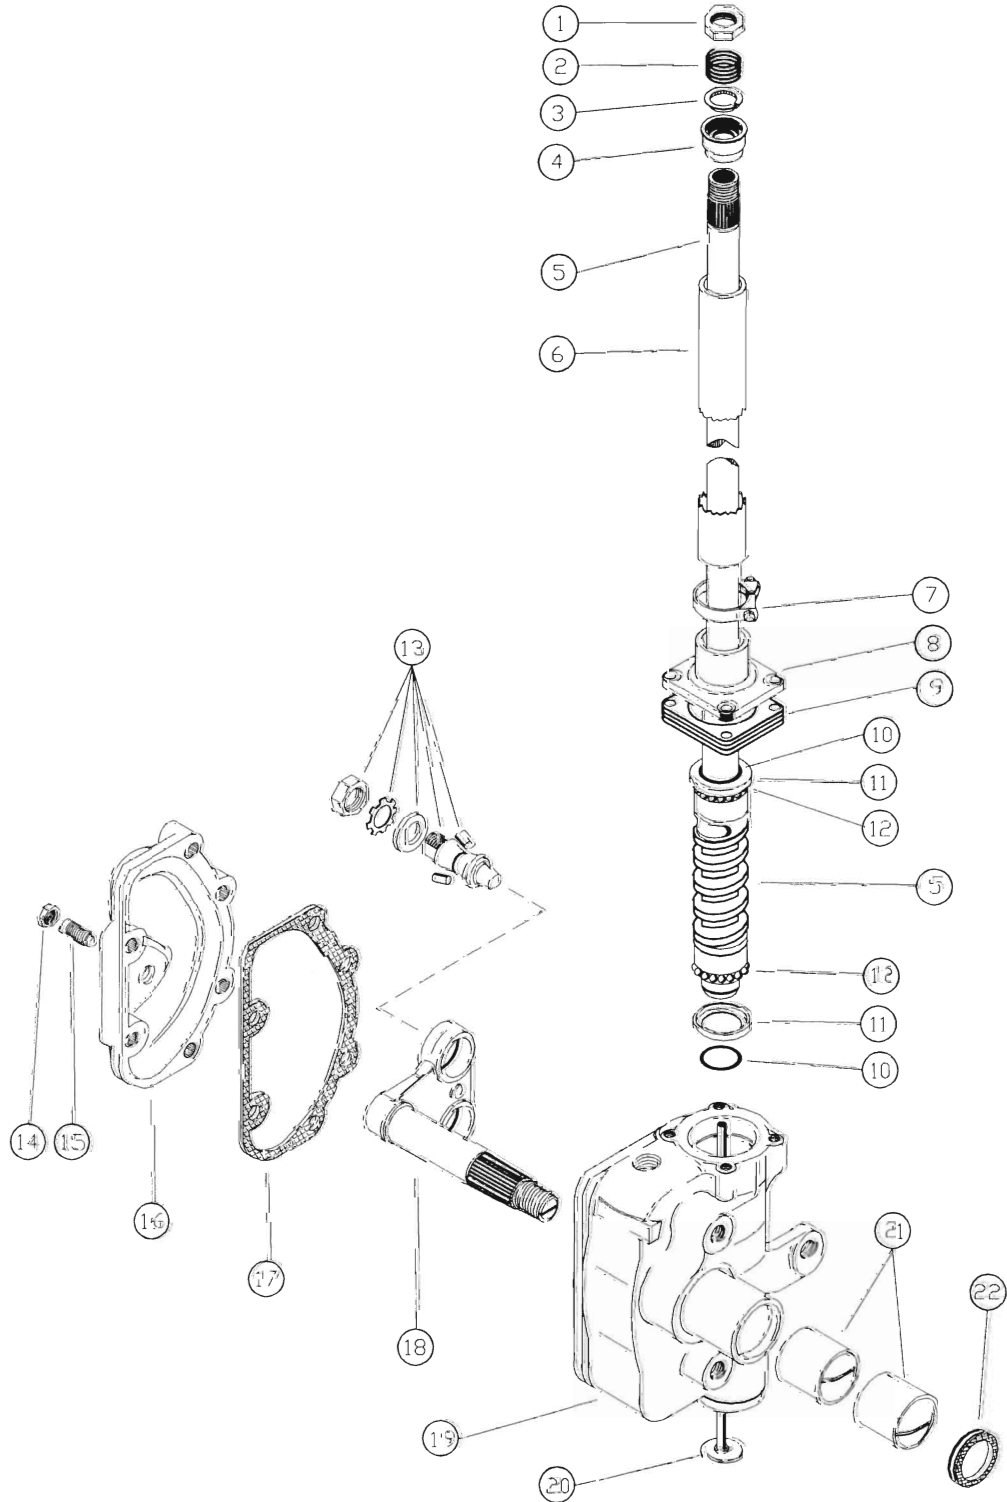

TRW/ROSS TA54/TE54/TA61/T(A)(E)66/TA70/TL52
WITH INTEGRAL COLUMN

RK 520
TRW/ROSS TL52 SERIES
 WITH INTEGRAL COLUMN

INCLUDES ALL PARTS SHOWN IN **BOLD TYPE**

Key No.	Stock P/N	Part Name	Qty	Key No.	Stock P/N	Part Name	Qty
1		Nut -----	1	11		Brg Cup -----	2
2		Spring -----	1	12		Bearing -----	16
3		Spring Seat -----	1	13	13003	Stud Bearing Set -----	1
4	*11304	Tube Jacket Brg -----	1	14		Locknut -----	1
5		Cam and Tube -----	1	15		Adjuster Screw -----	1
6		Tube Jacket -----	1	16		Side Cover -----	1
7	14013	Clamp -----	1	17	10919	Gasket -----	1
8		Upper Cover -----	1	18		Levershaft -----	1
9	14204	Shim .002 thick -----	2	19		Housing -----	1
	14205	Shim .003 thick -----	2	20		End Cover and Tube -----	1
	14206	Shim .010 thick -----	2	21	10810	Bushing -----	1
	10229	Ball Cup Kit	1	22	10722	Oil Seal -----	1
		(Includes Key No.'s 10, 11, and 12.)					
10		Brg Cup Clip -----	2				

*This part does not require key #'s 2 and 3.